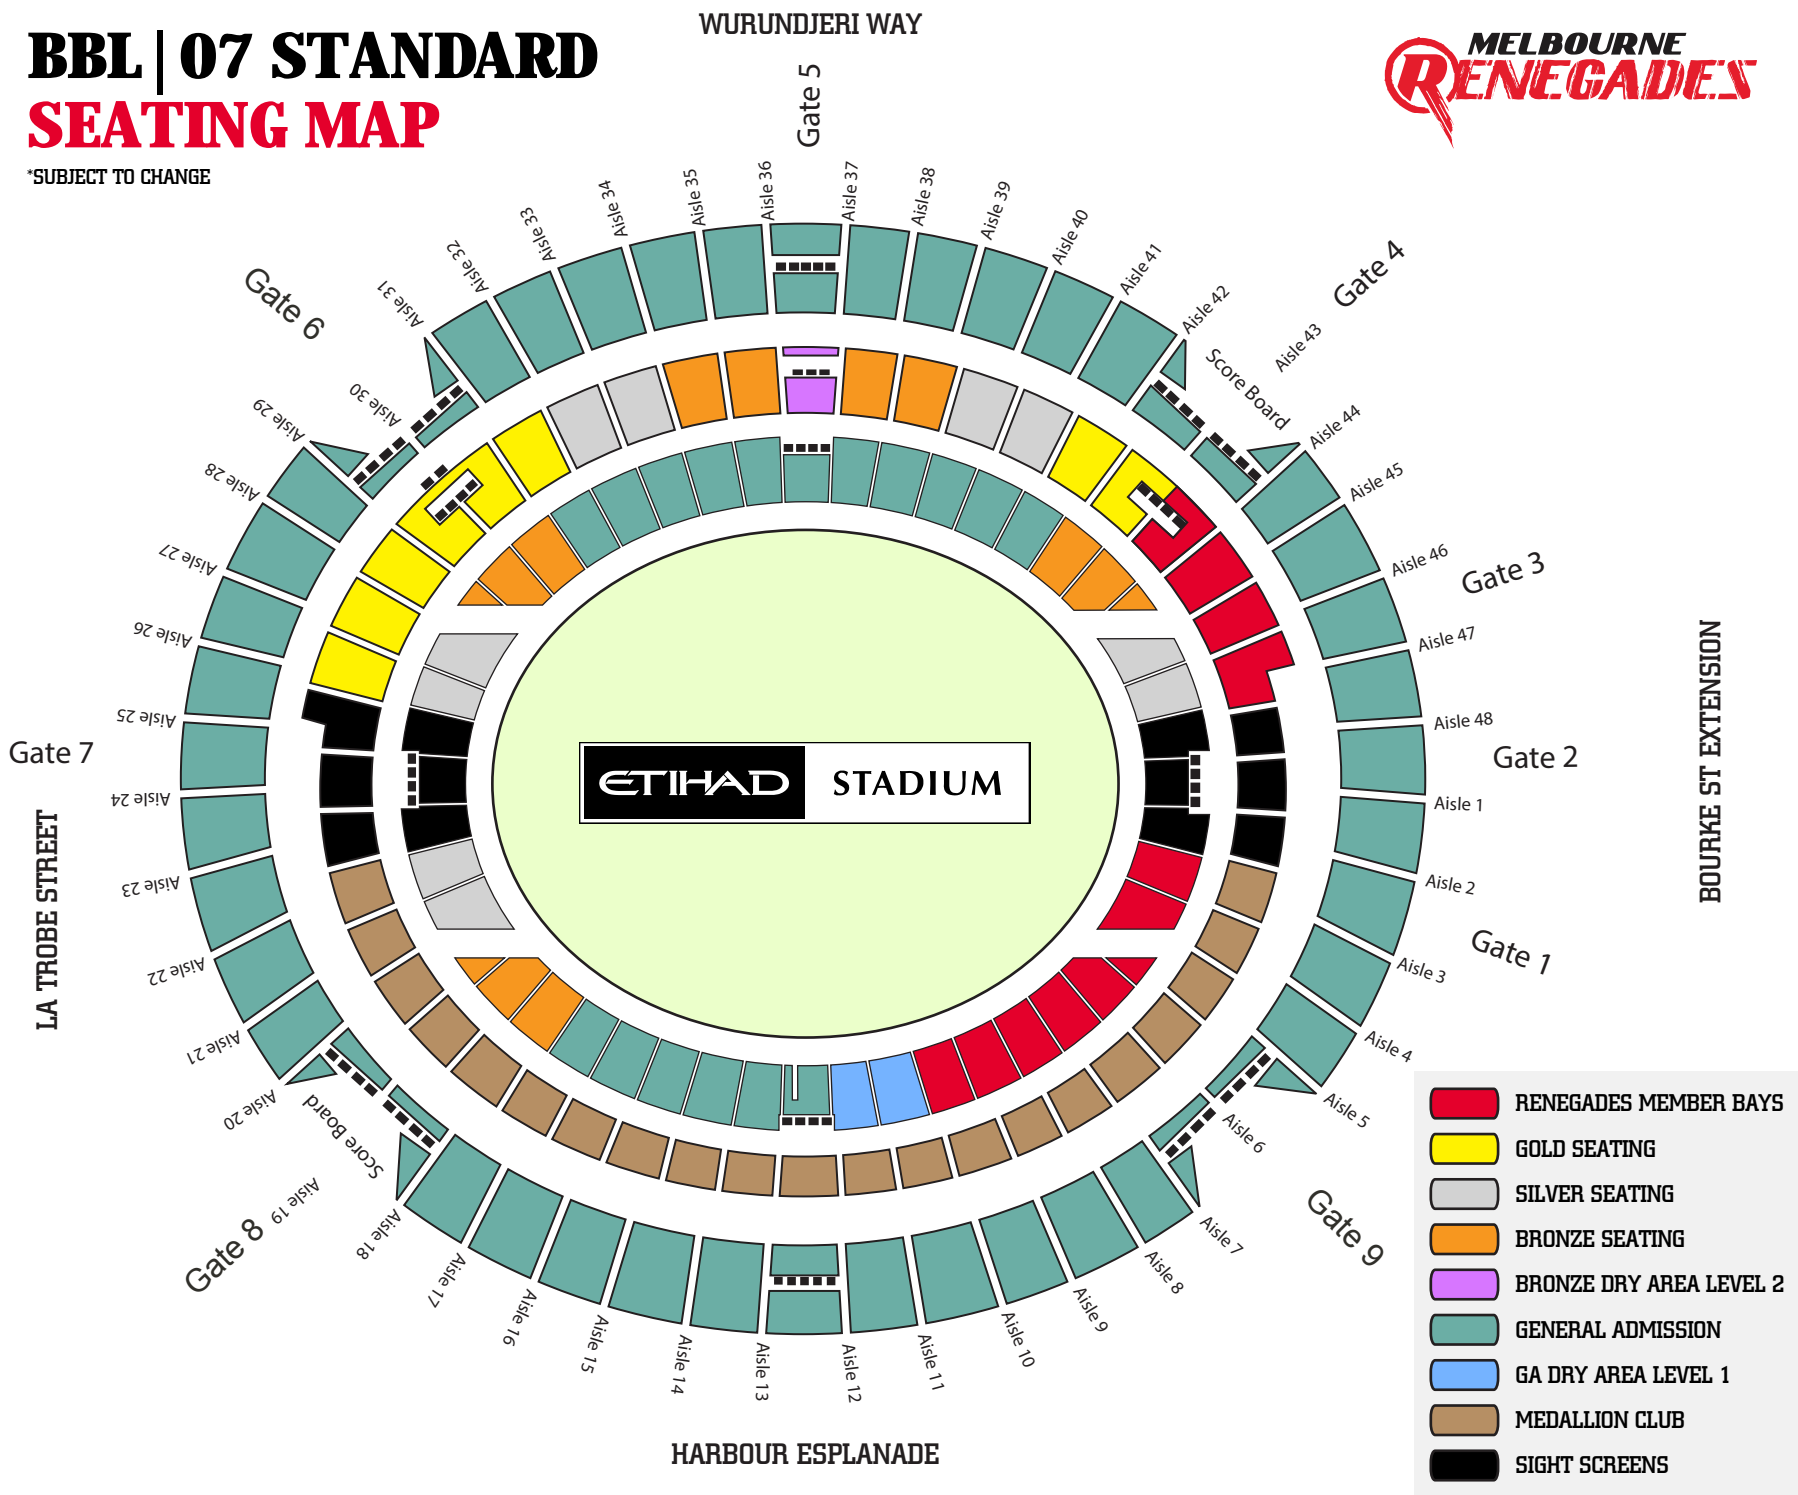

# BBL | 07 STANDARD SEATING MAP

\*SUBJECT TO CHANGE

WURUNDJERI WAY

**ETIHAD STADIUM**

- RENEGADES MEMBER BAYS
- GOLD SEATING
- SILVER SEATING
- BRONZE SEATING
- BRONZE DRY AREA LEVEL 2
- GENERAL ADMISSION
- GA DRY AREA LEVEL 1
- MEDALLION CLUB
- SIGHT SCREENS