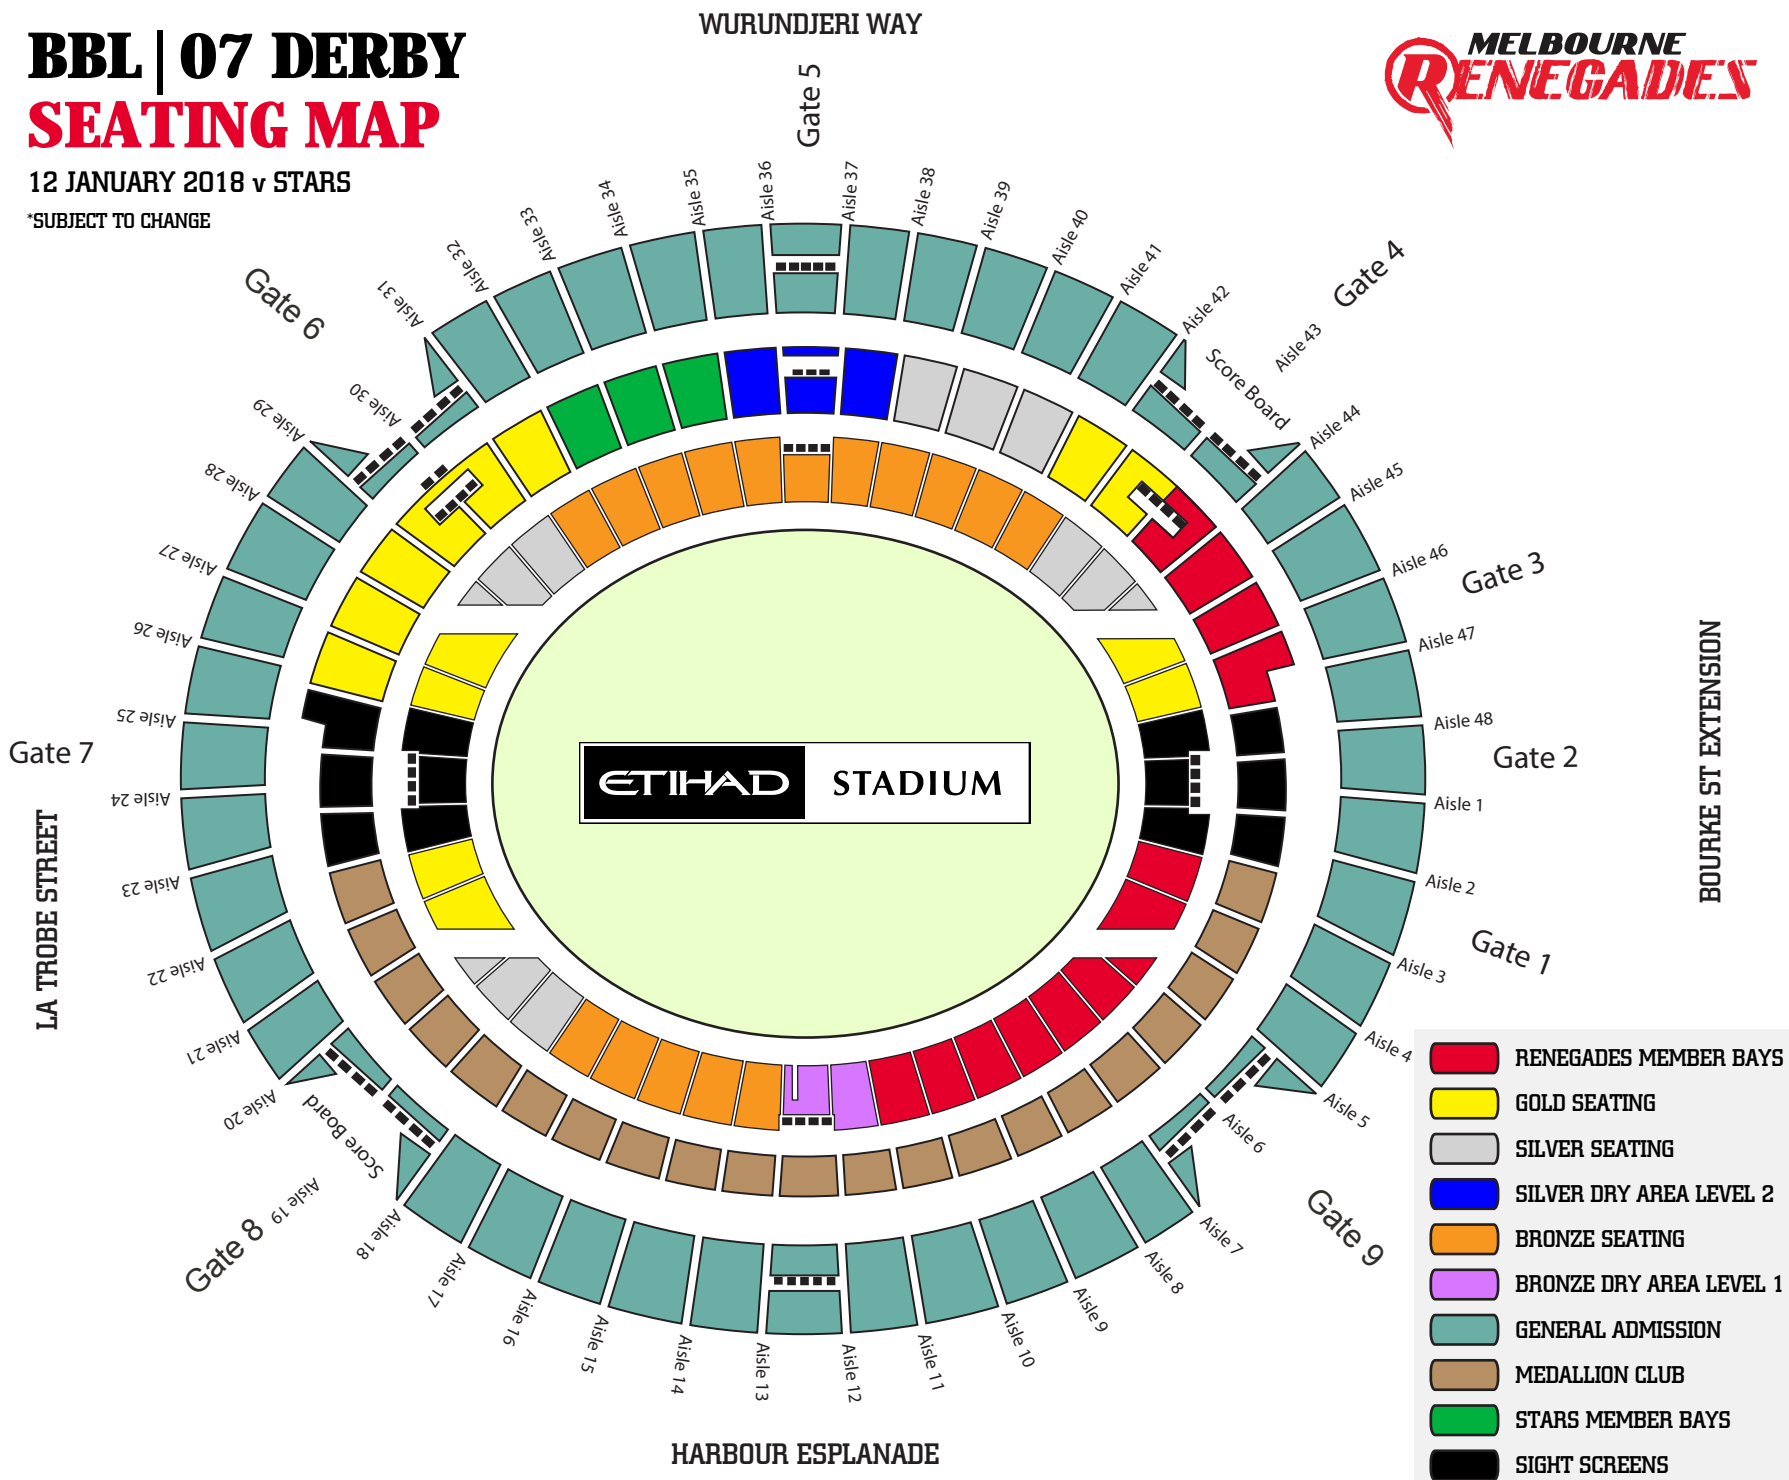

BBL | 07 DERBY SEATING MAP

12 JANUARY 2018 v STARS

*SUBJECT TO CHANGE

WURUNDJERI WAY

ETIHAD STADIUM

- RENEGADES MEMBER BAYS
- GOLD SEATING
- SILVER SEATING
- SILVER DRY AREA LEVEL 2
- BRONZE SEATING
- BRONZE DRY AREA LEVEL 1
- GENERAL ADMISSION
- MEDALLION CLUB
- STARS MEMBER BAYS
- SIGHT SCREENS